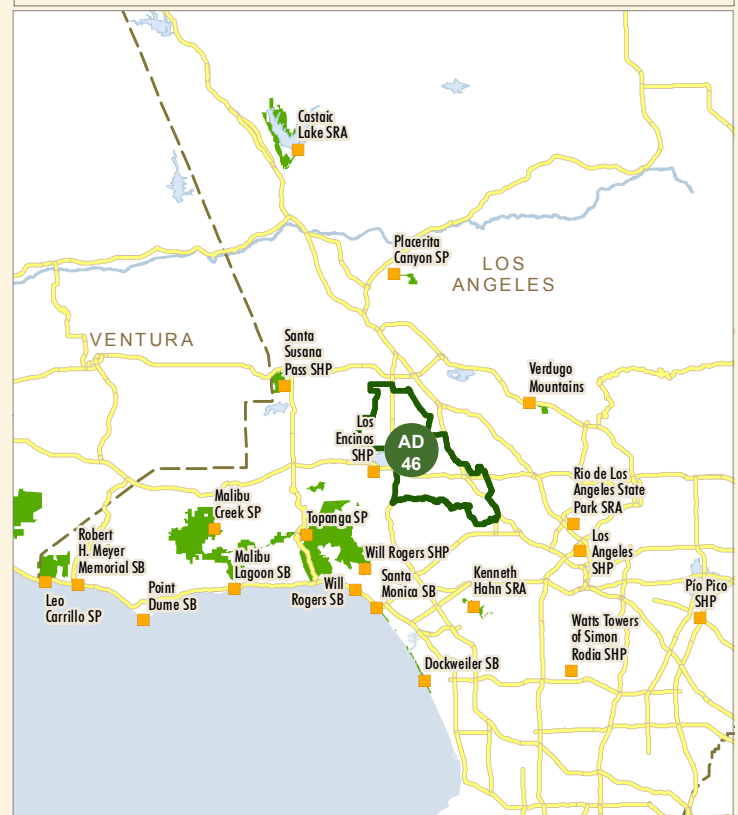

Los Angeles SHP
Driving Distance: 19.0 miles
Driving Time: 21 minutes
Transit Time: 1 hour, 26 minutes

Robert H. Meyer Memorial SB
Driving Distance: 38.9 miles
Driving Time: 43 minutes
Transit Time: 2 hours, 29 minutes

Los Encinos SHP
Driving Distance: 5.0 miles
Driving Time: 9 minutes
Transit Time: 28 minutes

Santa Monica SB
Driving Distance: 17.4 miles
Driving Time: 22 minutes
Transit Time: 1 hour, 28 minutes

Malibu Creek SP
Driving Distance: 20.3 miles
Driving Time: 22 minutes
Transit Time: 1 hour, 21 minutes

Santa Susana Pass SHP
Driving Distance: 17.1 miles
Driving Time: 21 minutes
Transit Time: 1 hour, 6 minutes

Malibu Lagoon SB
Driving Distance: 28.7 miles
Driving Time: 32 minutes
Transit Time: 2 hours, 5 minutes

Topanga SP
Driving Distance: 20.2 miles
Driving Time: 30 minutes
Transit Time: 1 hour, 58 minutes

State Park - SP
State Beach - SB
State Historic Park - SHP
State Recreation Area - SRA
State Natural Reserve - SNR
State Vehicular Recreation Area - SVRA
State Historical Monument - SHM
State Seashore - SS
State Marine Reserve - SMR
State Marine Park - SMP
Wayside Campground - WC